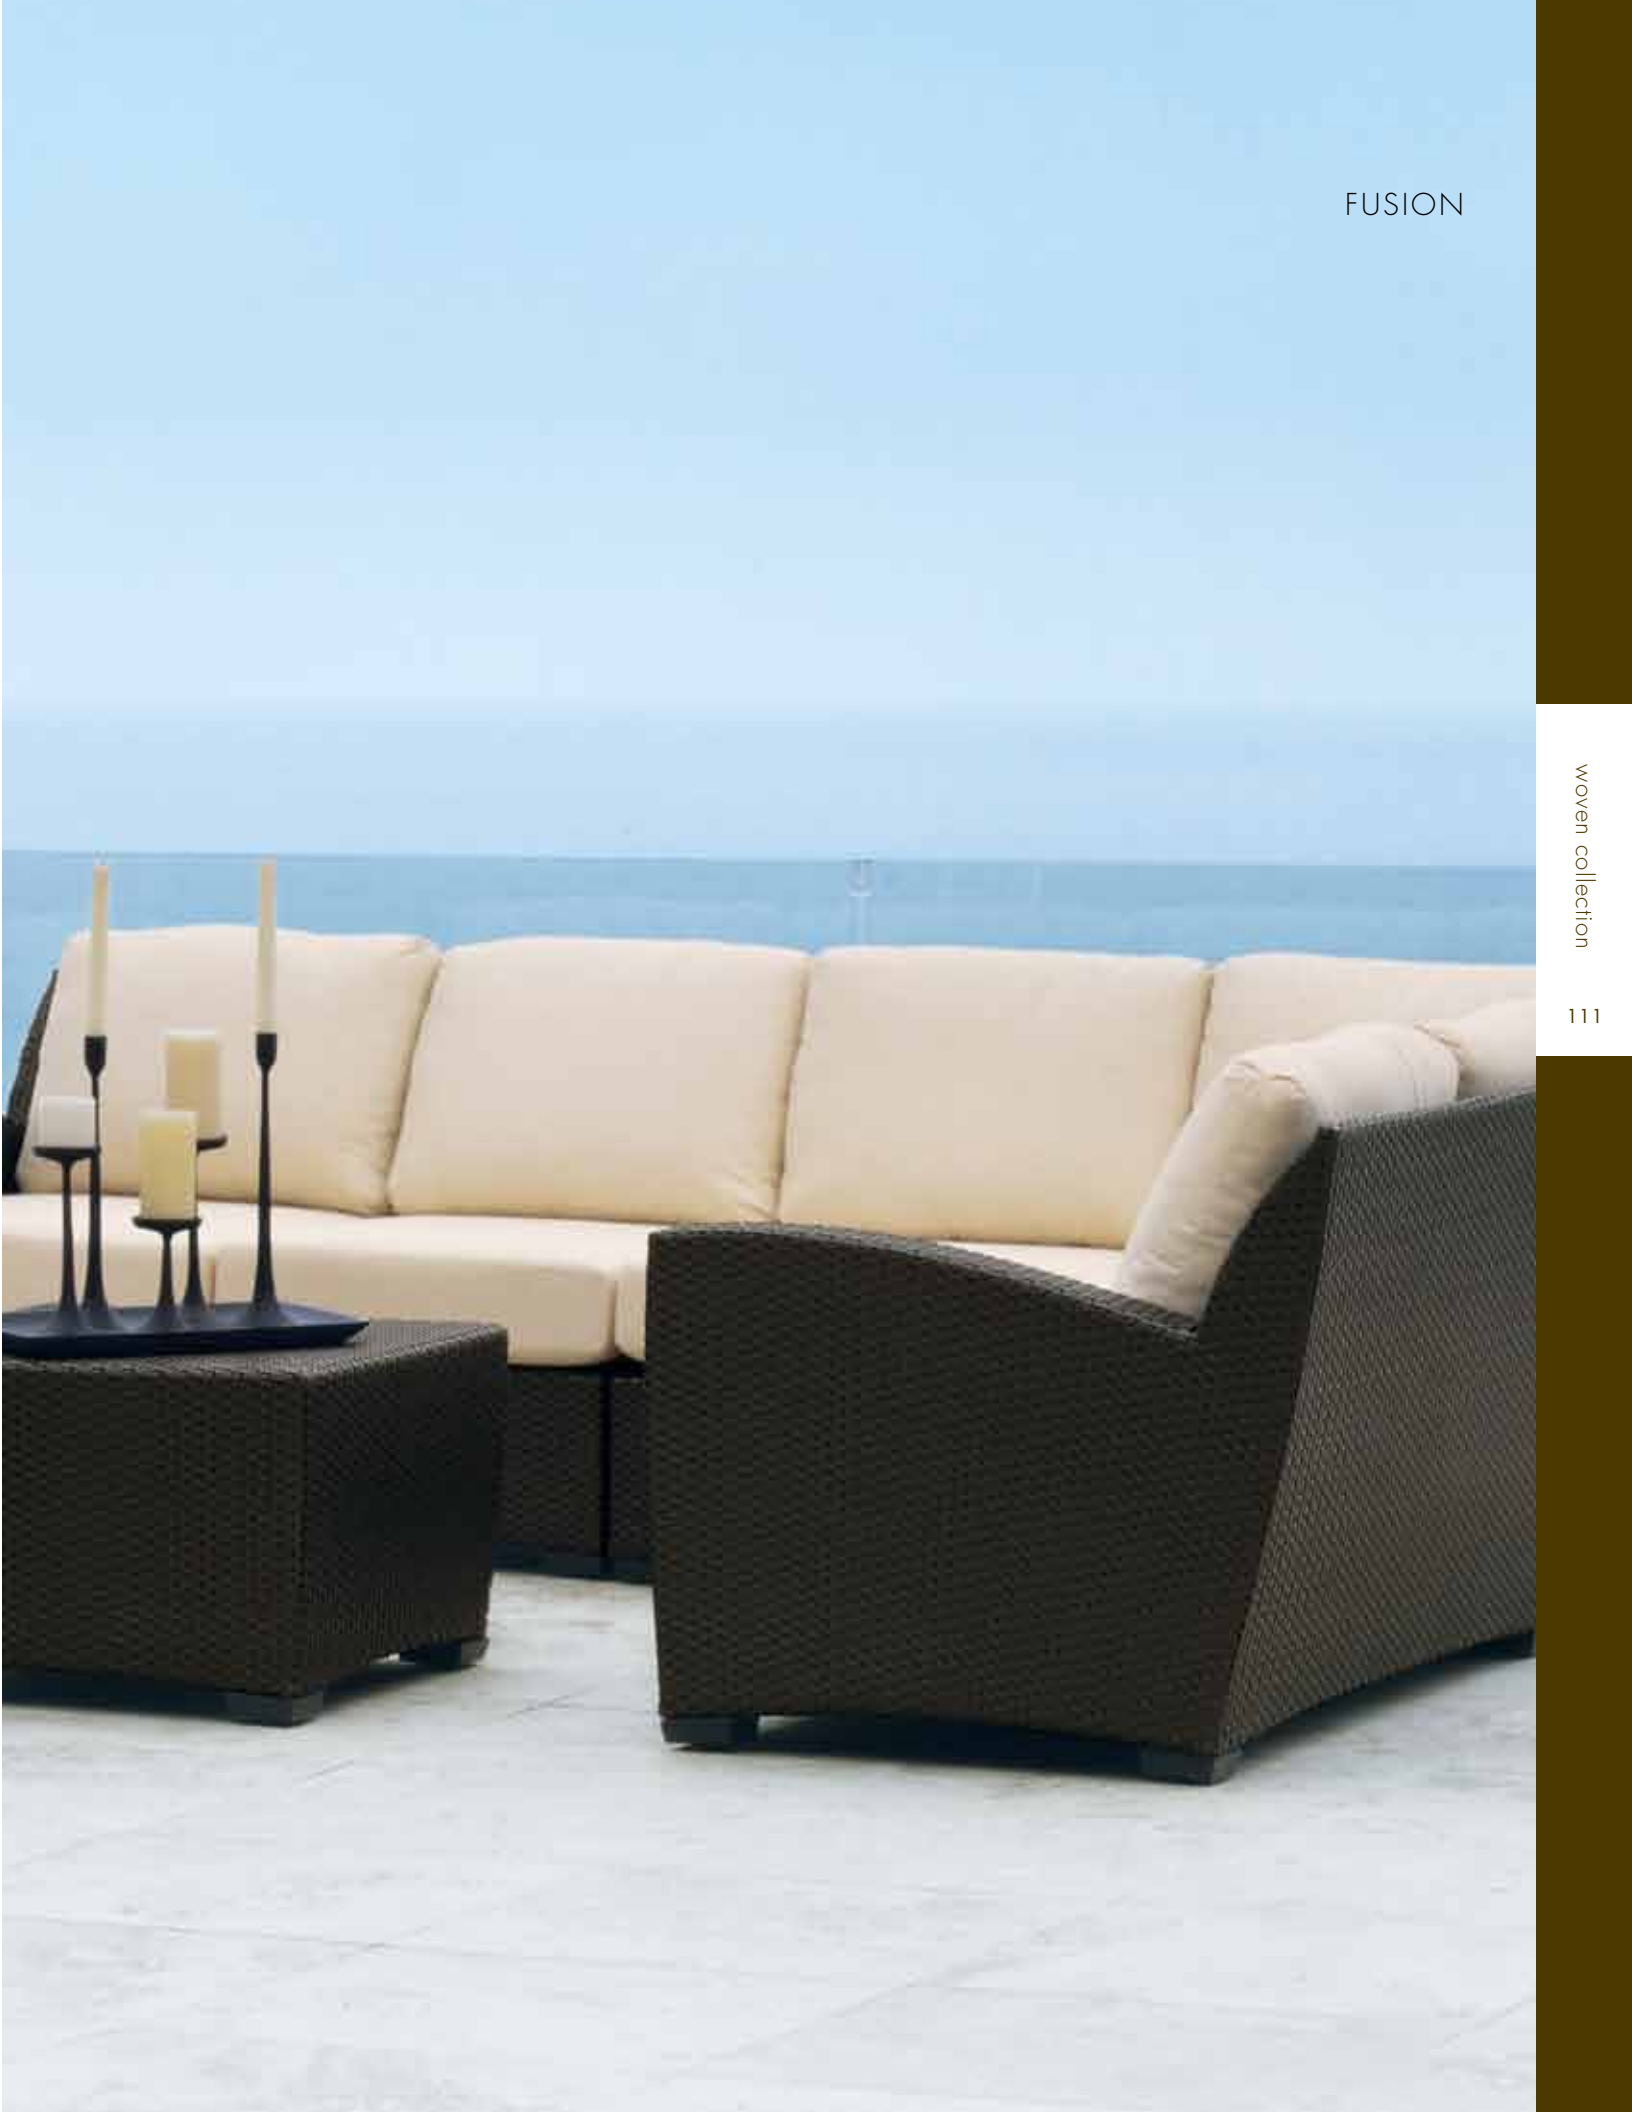

FUSION

Bronze. Available with Suncloth® cushions.

2860-2000 Arm Chair, Loose Cushion 27w x 28d x 34h x 18sh x 26ah
2860-2001 Optional Slim Back Chair Pad

2860-2200 Stacking Arm Chair 24w x 25d x 34h x 17sh x 26ah
2860-2201 Optional Chair Pad