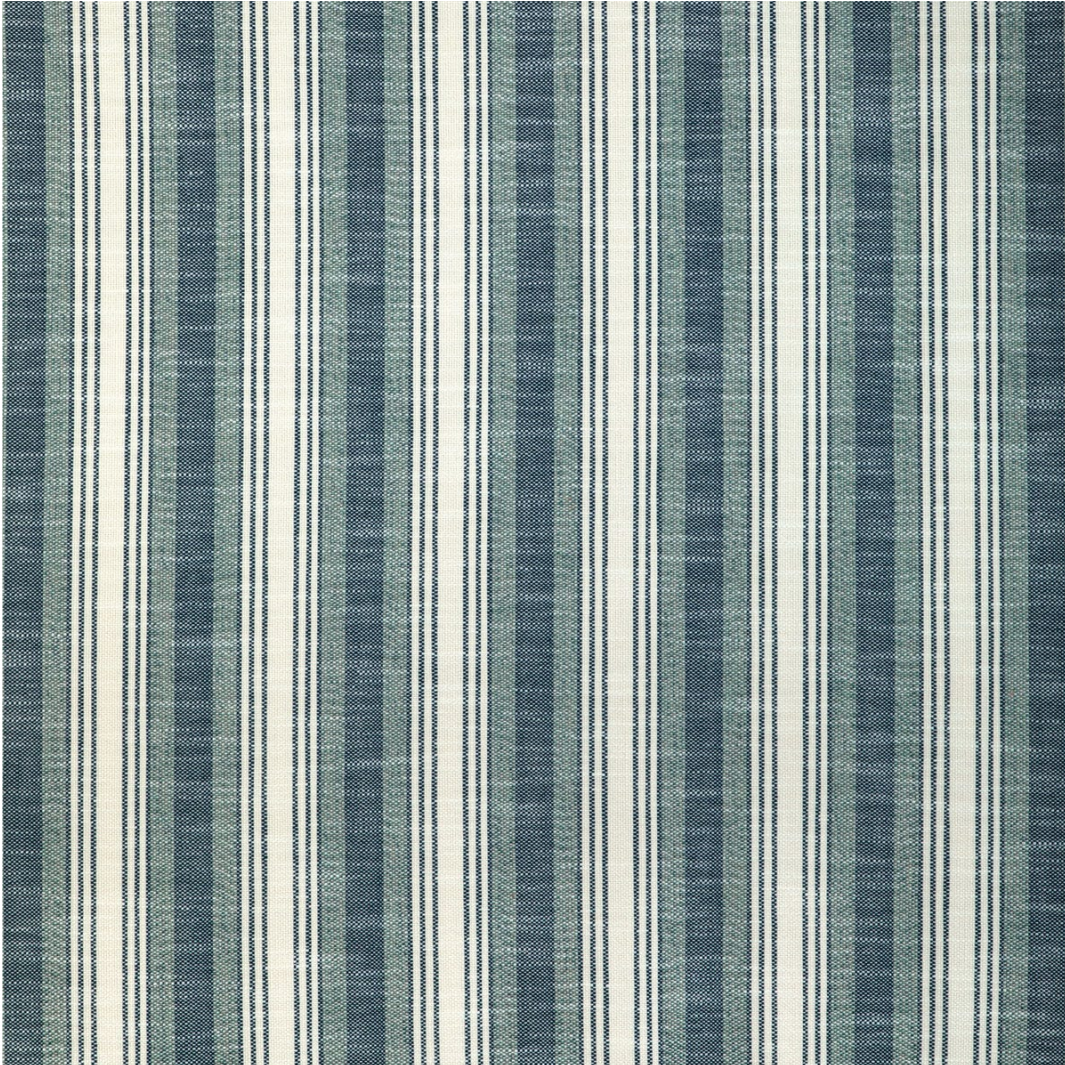

# Balance Marine

---

SKU 1723 Kravet

## Details

---

Construction: 86% high uv polyester, 14% high uv olefin

Fabric Type: Suncloth Fabric

Grade: F

Use: Cushion

BROWN JORDAN