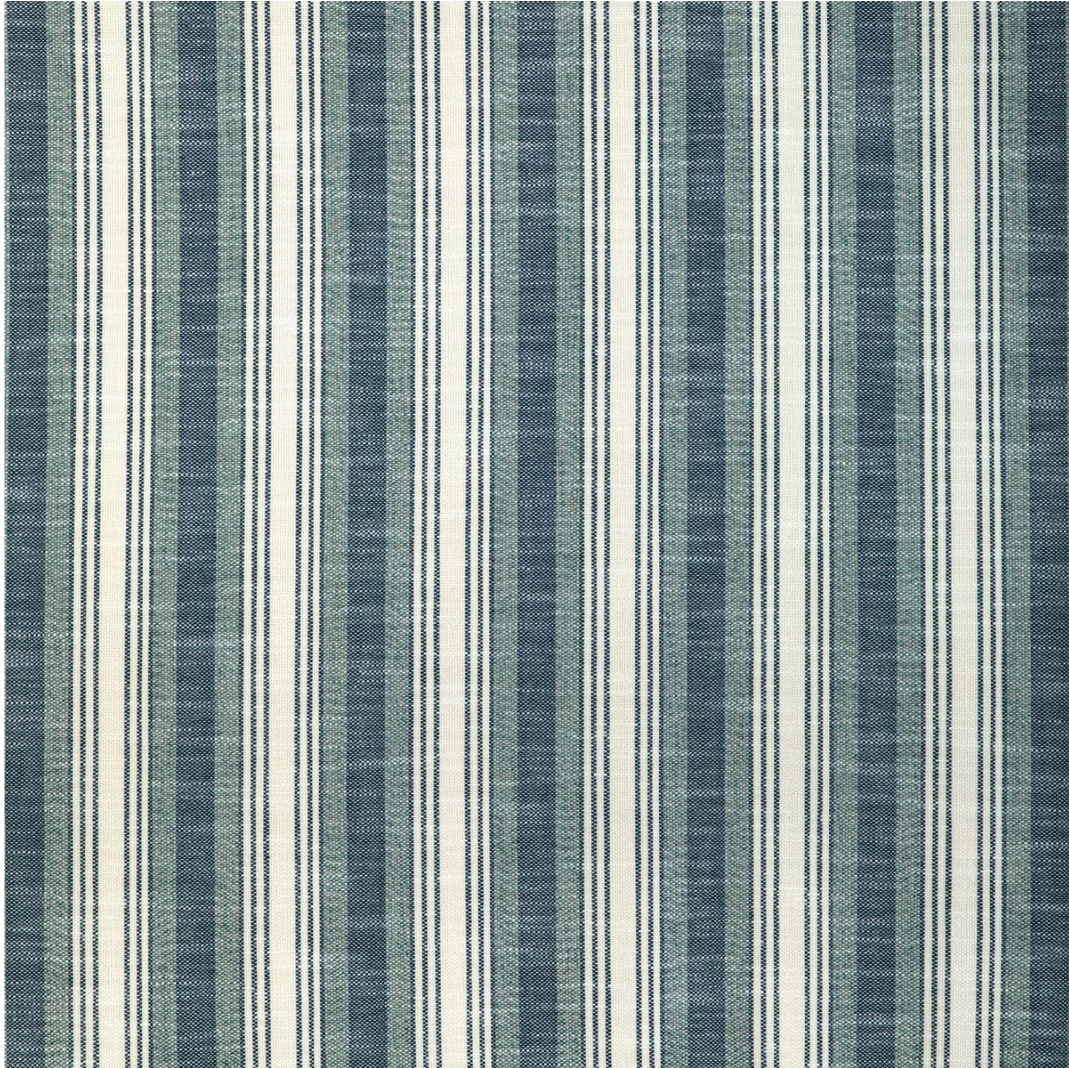

Balance Marine

SKU 1723

Details

Construction: 86% high uv polyester, 14% high uv olefin

Fabric Type: Suncloth Fabric

Grade: F

Use: Cushion

BROWN JORDAN