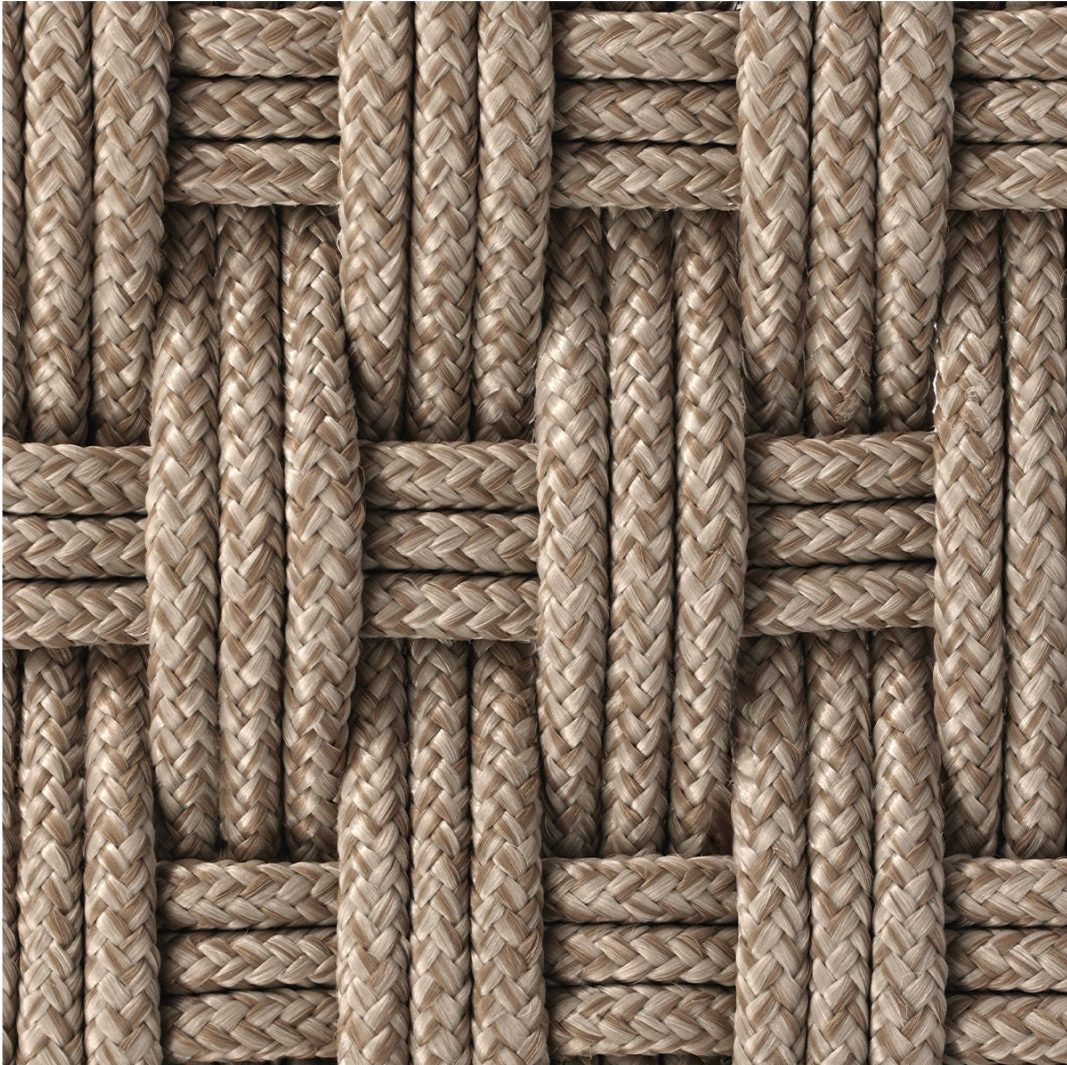

# Bluff Basket Rope Weave - 5mm

---

SKU BLFnew

## Details

---

Construction: Polypropylene Yarn

## About

It is important to note that material colors in photos may vary depending on your monitor setting.

BROWN JORDAN