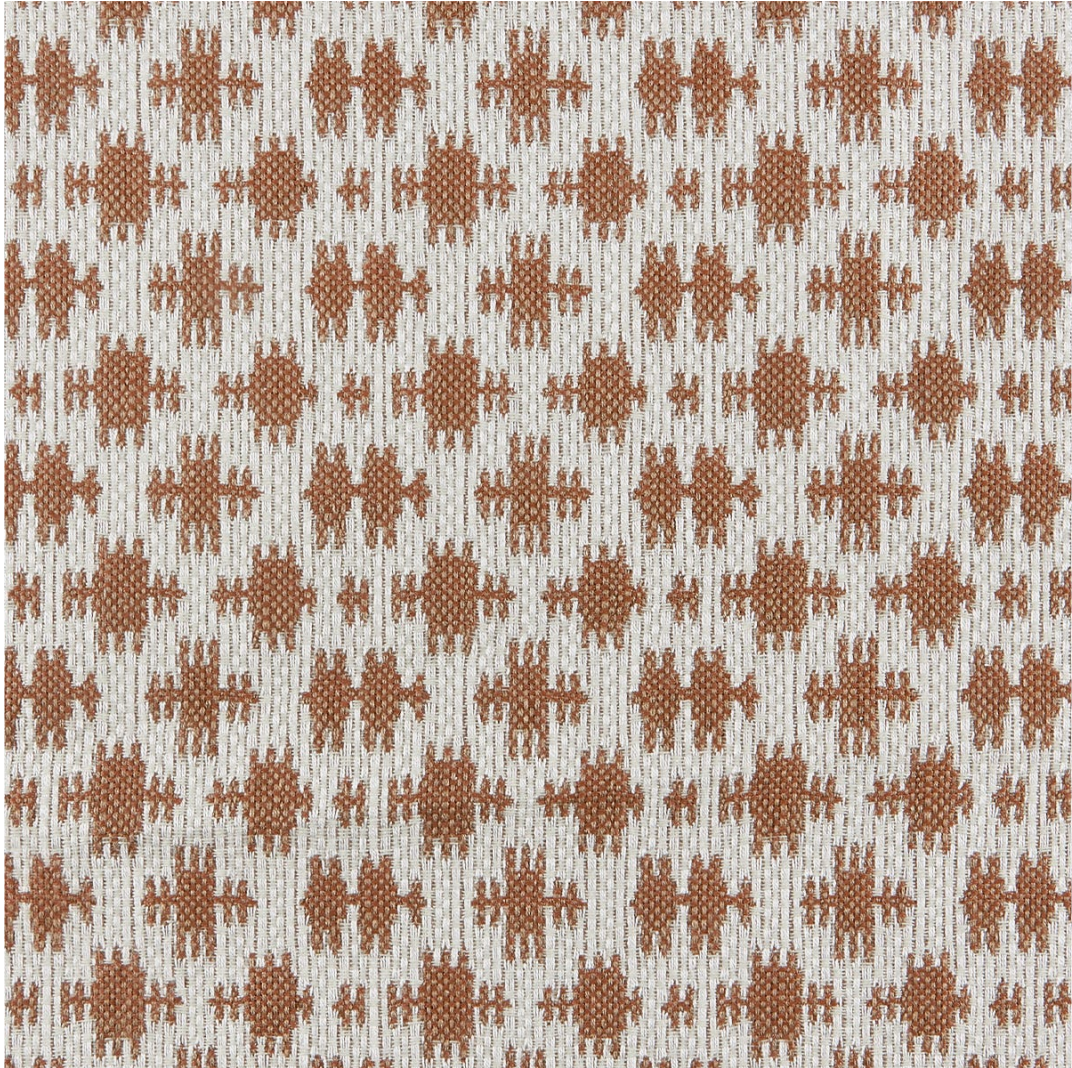

Dover Clay

SKU 1631

Details

Construction: 100% Solution Dyed Acrylic

Fabric Type: Suncloth Fabric

Grade: B

Pattern: Patterned

Use: Cushions, Umbrellas

About

It is important to note that material colors in photos may vary depending on your monitor setting.

BROWN JORDAN