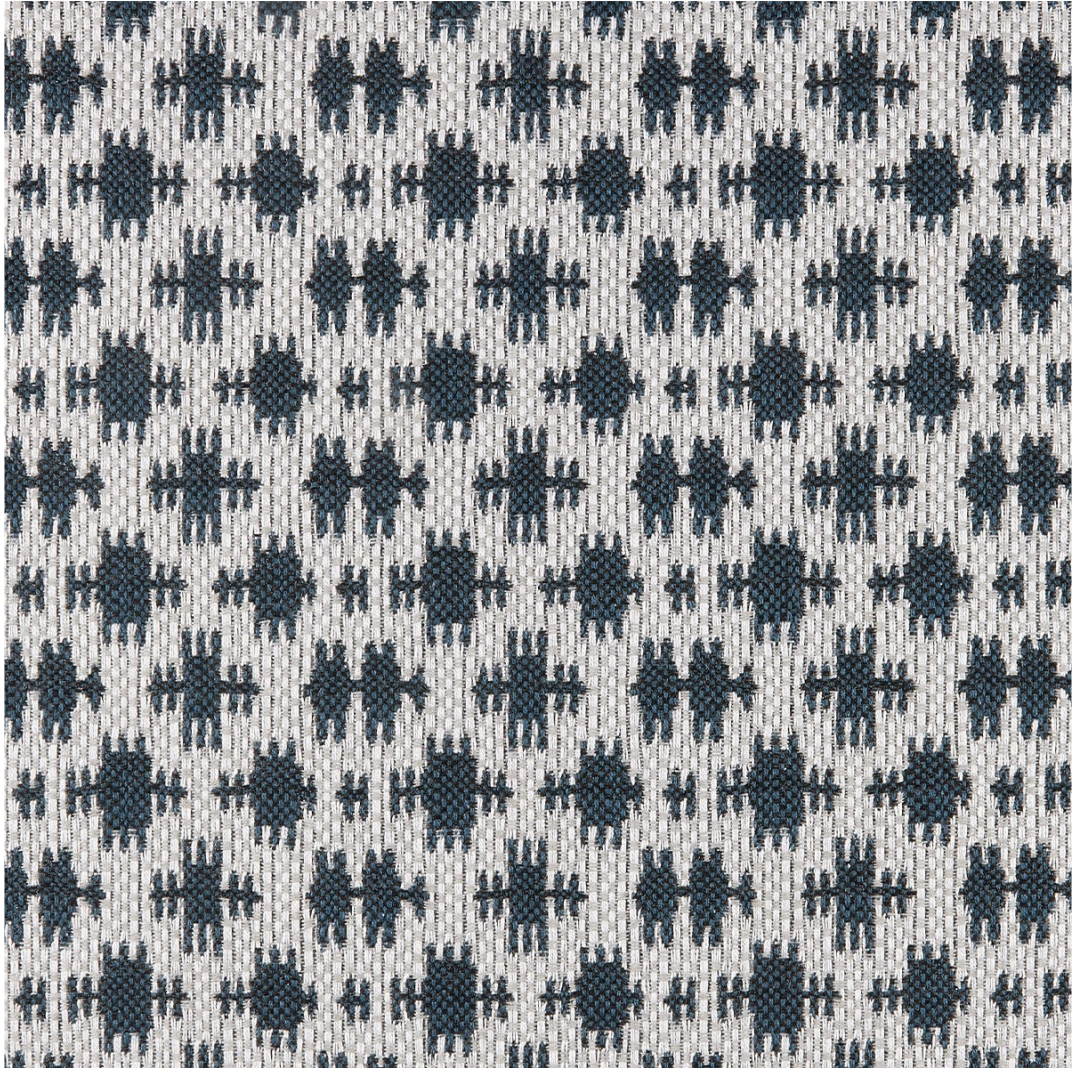

Dover Sapphire

SKU 1644

Details

Construction: 100% Solution Dyed Acrylic

Fabric Type: Suncloth Fabric

Grade: B

Pattern: Patterned

Use: Cushions, Umbrellas

About

It is important to note that material colors in photos may vary depending on your monitor setting.

BROWN JORDAN