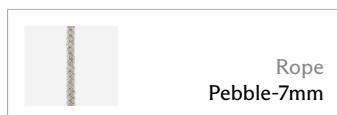

## Dimensions

H 40.5"

W 20"

L 25.25"

AH 0"

SD 0"

SH 25"

## About

The Faro Counter Stool w/ Rope channels the effortless ease of outdoor living along the southern Portuguese coast. Designed with a powder-coated aluminum frame available in all Brown Jordan powder-coat finishes and a marine-grade rope back, this counter stool introduces texture and tactile softness to open-air environments. The silhouette offers functional flexibility, and the rope is available in six color options to complement any Brown Jordan powder-coat finish.