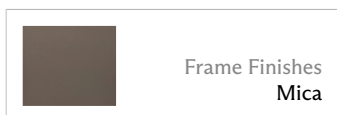

## Dimensions

H 40.5"

W 20"

L 25.25"

AH 0"

SD 0"

SH 25"

## About

The Faro Counter Stool w/ Rope channels the effortless ease of outdoor living along the southern Portuguese coast. Designed with a powder-coated aluminum frame available in all Brown Jordan powder-coat finishes and a marine-grade rope back, this counter stool introduces texture and tactile softness to open-air environments. The silhouette offers functional flexibility, and the rope is available in six color options to complement any Brown Jordan powder-coat finish.