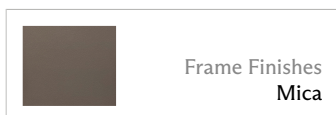

Faro Slat Bar Stool

Faro SKU 5900-3500-SL Starting at MSRP \$1895

Dimensions

H 44.5"

W 20.25"

L 25.5"

AH 0"

SD 0"

SH 29"

Options

About

The Faro Slat Bar Stool channels the effortless ease of outdoor living along the southern Portuguese coast. Featuring a powder-coated aluminum frame and slatted back, this bar stool offers a refined silhouette and supportive comfort. The design brings sculptural versatility to any dining arrangement and is offered in all Brown Jordan powder-coat finishes to suit any setting.