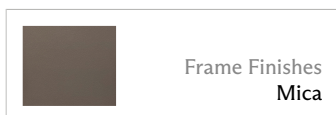

Faro Slat Counter Stool

Faro SKU 5900-350B-SL Starting at MSRP \$1895

Dimensions

H 40.5"

W 20"

L 25.25"

AH 0"

SD 0"

SH 25"

Options

About

The Faro Slat Counter Stool channels the effortless ease of outdoor living along the southern Portuguese coast. Featuring a powder-coated aluminum frame and slatted back, this counter stool offers a refined silhouette and supportive comfort. The design brings sculptural versatility to any dining arrangement and is offered in all Brown Jordan powder-coat finishes to suit any setting.