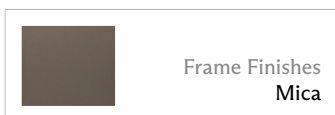

Faro Slat Stacking Dining Side Chair

Faro SKU 5900-1000-SL Starting at MSRP \$1195

Dimensions

AH 0" H 33" SH 18" W 19.25" L 25" SD 17"

Options

About

The Faro Slat Stacking Dining Side Chair channels the effortless ease of outdoor living along the southern Portuguese coast. Crafted with a powder-coated aluminum frame and a clean slatted back, this armless dining side chair balances sculptural comfort with a modern, architectural feel. Its stackable design offers practical flexibility for dynamic outdoor spaces and is available in all Brown Jordan powder-coat finishes to suit any setting.