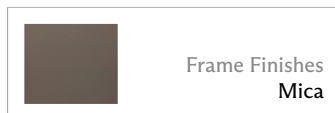

Luca Swivel Lounge Chair

Luca by Ann Marie Vering

SKU 5770-5300

Starting at MSRP \$6995

Dimensions

AH 24"

H 30"

SH 17"

W 35"

L 36"

SD 32"

Options

About

Conceived by visionary designer Ann Marie Vering inspired by polo, the sport of kings, the Luca Swivel Lounge Chair embodies a perfect fusion of industrial design and artistic elegance. This swivel lounge chair is meticulously balanced with a softly curved contrasting aluminum arm paying homage to the curve of the horse iron juxtaposed against a sturdy powder-coated aluminum frame. The Luca Swivel Lounge Chair is a visual masterpiece, offering unparalleled comfort with its luxuriously plush cushions, making each piece an inviting retreat. The Luca Swivel Lounge Chair features a smooth swivel mechanism, allowing for effortless movement and a 360-degree view, creating a lounge chair that is not only aesthetically captivating but also a supremely comfortable sanctuary for relaxation.