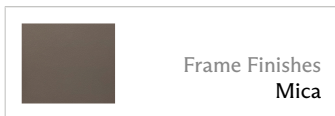

Moto Corner Sectional

Moto by Ann Marie Vering SKU 5600-6440 Starting at MSRP \$9495

Dimensions

AH 23"

H 28.75"

SH 17.25"

W 38.5"

L 38.5"

SD 0"

Options

About

One corner, endless possibilities. The Moto Corner Sectional is designed as a true corner piece (not as an end piece for the collection's modular pieces) and can be configured into multiple seating arrangements with Moto sofas, daybeds, chaises, and loveseats. The Corner Sectional's sturdy aluminum frame is "dressed" in substantial cushions and removable, tailored cushion panels.