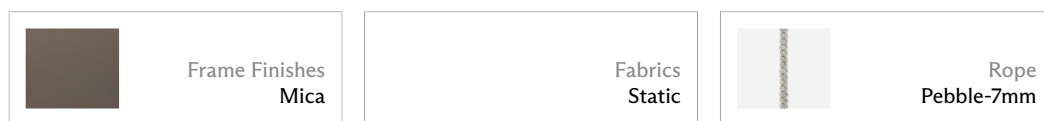

Oscar Swivel Armless Counter Stool

Oscar by Ann Marie Vering SKU 5490-370B Starting at MSRP \$3095

Dimensions

H 40.5" W 23.5" L 26.5" AH 0" SD 16" SH 27"

Options

About

Designed in collaboration with Ann Marie Vering, the Oscar Swivel Counter Stool is perfect for indoors or out. Its curved frame and multi-dimensional rope form a sculptural profile designed to be appreciated from every angle, with integrated swivel functionality. Plush cushioning and fluid movement provide comfort without compromising its refined design.