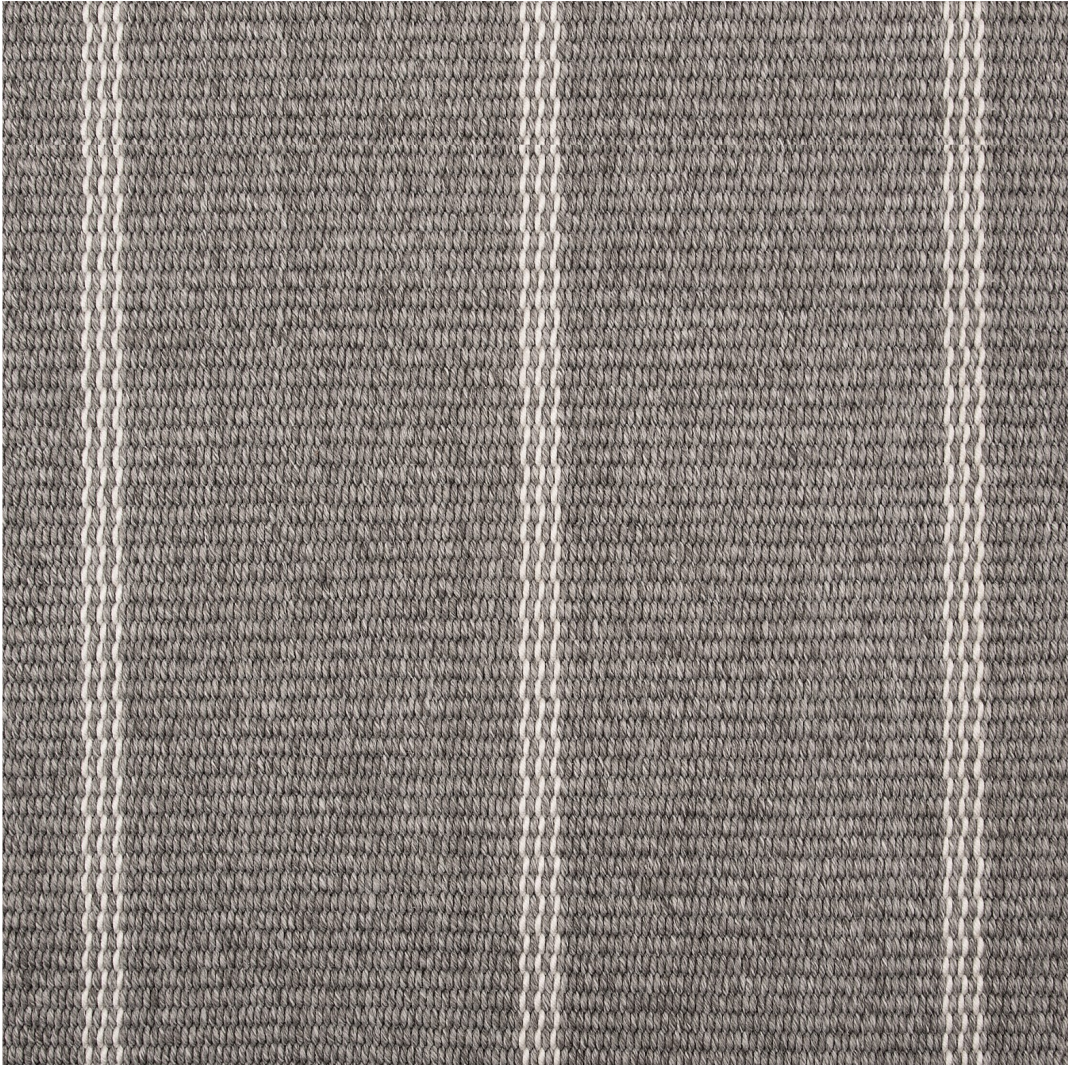

# Noble Ironside

---

SKU rug\_swatch\_nob\_ironside

Details

---

BROWN JORDAN