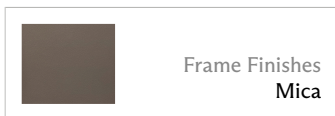

Options

About

The Sora 16" Lantern w/ Rope delivers statement-making scale and tactile beauty. Its handwoven marine-grade rope detailing softens the architectural frame, while solar + USB-C charging provides adjustable, cordless illumination for every outdoor environment. Available in six rope colors, thirteen vinyl color options for the handle, and all Brown Jordan powder-coat finishes for the frame.

BROWN JORDAN