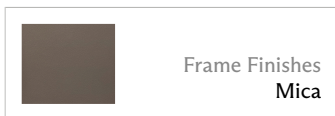

Sora 22" Lantern w/ Rope

SKU 5839-2213 Starting at MSRP \$1295

Dimensions

H 22"

L 12.5"

W 12.5"

Options

About

The Sora 22" Lantern w/ Rope delivers statement-making scale and tactile beauty. Its handwoven marine-grade rope detailing softens the architectural frame, while solar + USB-C charging provides adjustable, cordless illumination for every outdoor environment. Available in six rope colors, thirteen vinyl color options for the handle, and all Brown Jordan powder-coat finishes for the frame.