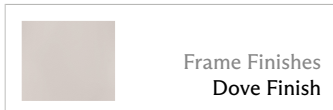

# Summit 8' Square Umbrella - Dove

SKU 1390-9880-DV Starting at MSRP \$3214

## Dimensions

H 90.75" L 115" W 115"

## About

The Summit 8' Square Umbrella is a masterpiece of design and functionality tailored to elevate your outdoor space. Designed for ease and efficiency, our umbrella operates with a simple sliding system to effortlessly open and close the canopy with no crank required. The entire structure—from ribs to poles, handles, and base—is crafted from powder-coated aluminum for maximum resilience and aesthetic appeal. The canopy and optional contrast trim are available in most of Brown Jordan's fabrics with the pole and base available in two of our bestselling finishes: Dove and Textured Pewter. Optional 4" extension kit and push rod are available. Summit Center Post umbrellas feature a 65- or 95-pound base sold separately with optional wheels. The center post slides over the spigot and snaps into place. Its 1.75" diameter pole is compatible with all Brown Jordan tables.